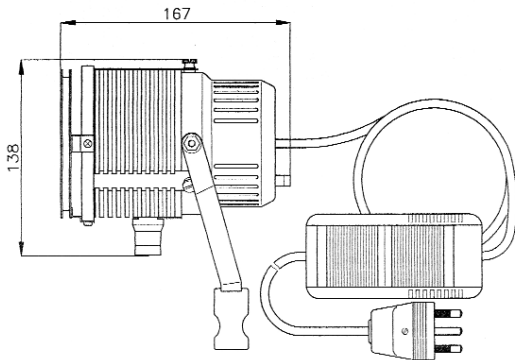

SPEEDSOFT DIFFUSER UMBRELLA WITH ATTACHMENT SPIGOT ON BOARD