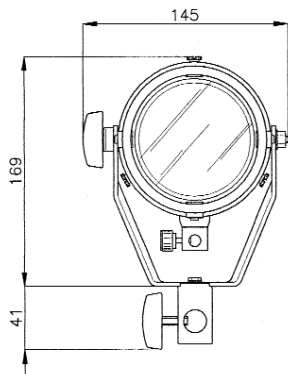

## Photometrics

	DISTANCE 1m		DISTANCE 2m		DISTANCE 3m	
	SPOT	FLOOD	SPOT	FLOOD	SPOT	FLOOD
Øbeam	60	80	1,20	1,70	1,80	2,50
LUX	9860	5000	2640	1320	1190	680

SPEEDSOFT DIFFUSER UMBRELLA WITH ATTACHMENT SPIGOT ON BOARD